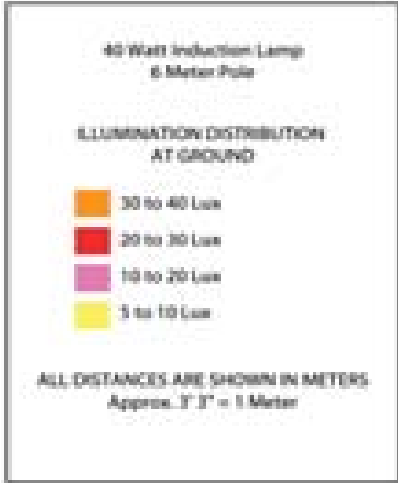

Engine

ALL

40 watt  
Induction Lighting